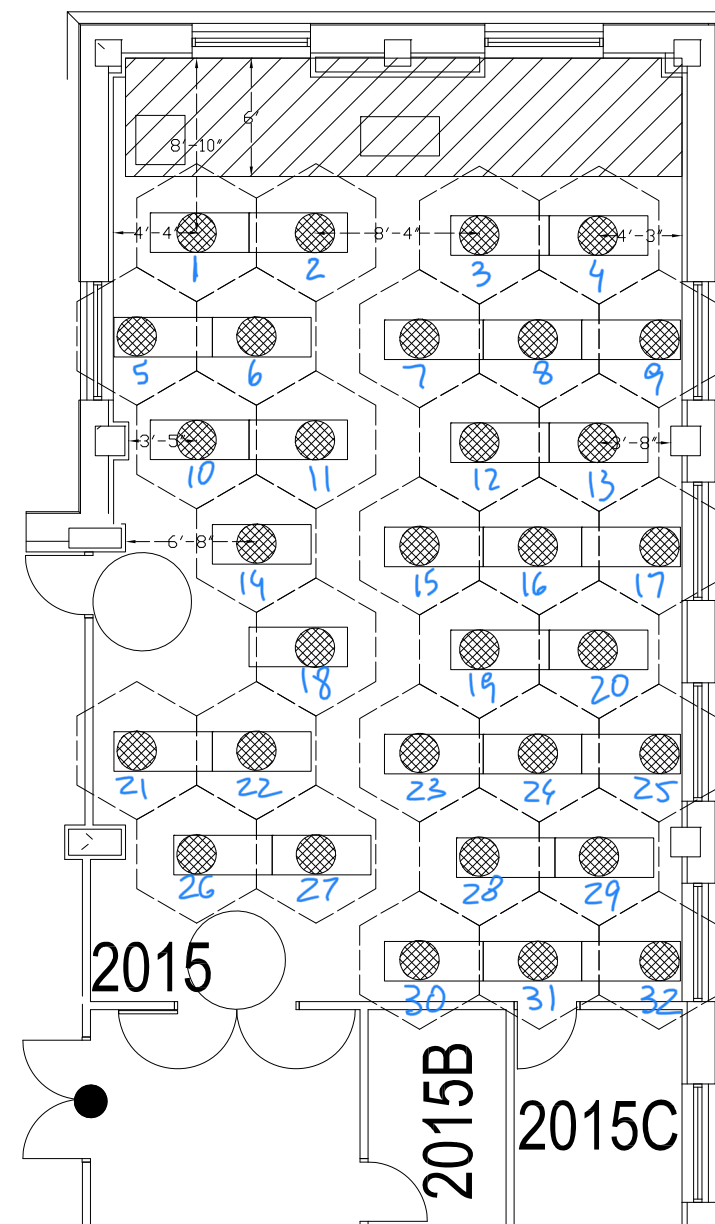

McPherson Chem Lab Room 2015

140 W 18th Ave.
Columbus, OH 43210

SEATING MAP
MATH 2568
M-W-F 9:10-10:05